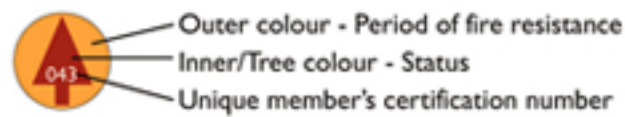

Timber Fire Door Certification Scheme

FR	Door Category	Qmark Plugs selection
FD30	FD30-Non Glazed-Intumescent not fitted	FD30-Yellow Plug with Red Tree
FD30	FD30-Non Glazed-Intumescent fitted	FD30-Yellow Plug with Green Tree
FD30	FD30-Glazed-Intumescent not fitted	FD30-Yellow Plug with Red Tree & Yellow Plug with Orange Tree
FD30	FD30-Glazed-Intumescent fitted	FD30-Yellow Plug with Green Tree & Yellow Plug with Orange Tree
FD60	FD60-Non Glazed-Intumescent not fitted	FD60-Blue Plug with Red Tree
FD60	FD60-Non Glazed-Intumescent fitted	FD60-Blue Plug with Green Tree
FD60	FD60-Glazed-Intumescent not fitted	FD60-Blue Plug with Red Tree & Blue Plug with Orange Tree
FD60	FD60-Glazed-Intumescent fitted	FD60-Blue Plug with Green Tree & Blue Plug with Orange Tree