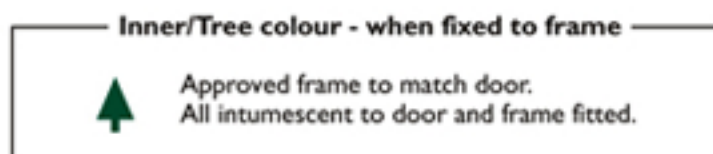

Timber Fire Door Certification Scheme

FR	Door Category	Qmark Plugs selection
FD30	FD30-Non Glazed-Intumescent not fitted	FD30-Yellow Plug with Red Tree
FD30	FD30-Non Glazed-Intumescent fitted	FD30-Yellow Plug with Green Tree
FD30	FD30-Glazed-Intumescent not fitted	FD30-Yellow Plug with Red Tree & Yellow Plug with Orange Tree
FD30	FD30-Glazed-Intumescent fitted	FD30-Yellow Plug with Green Tree & Yellow Plug with Orange Tree
FD60	FD60-Non Glazed-Intumescent not fitted	FD60-Blue Plug with Red Tree
FD60	FD60-Non Glazed-Intumescent fitted	FD60-Blue Plug with Green Tree
FD60	FD60-Glazed-Intumescent not fitted	FD60-Blue Plug with Red Tree & Blue Plug with Orange Tree
FD60	FD60-Glazed-Intumescent fitted	FD60-Blue Plug with Green Tree & Blue Plug with Orange Tree